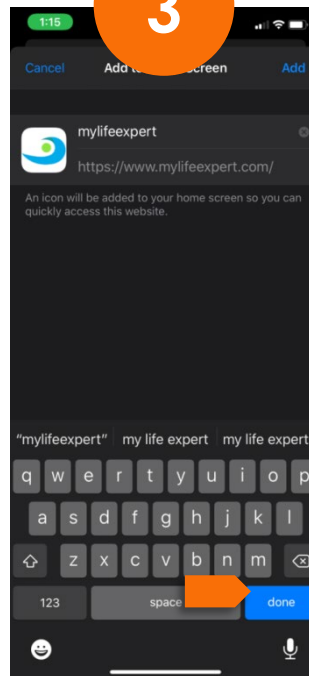

4 easy steps to download MyLifeExpert to your iPhone

1

Visit [MyLifeExpert.com](https://mylifeexpert.com) in Safari or scan QR code

2

Click the 'Add' button on the pop-up

What is a PWA - Progressive Web App?

Have you ever seen an "Add to Home Screen" banner, while browsing a website?

When you click the button, the "application" installs itself in the background.

When you open this application that now sits in your app drawer, you can browse the same experience you were doing on your browser, but now right in your mobile phone.

What you have now is a **mobile app** that was downloaded from your browser.

All of this, without even visiting an app store.

3

Click the blue 'Add' or 'done' button

4

Wait a few seconds to download. You're now ready to enjoy **MyLifeExpert**