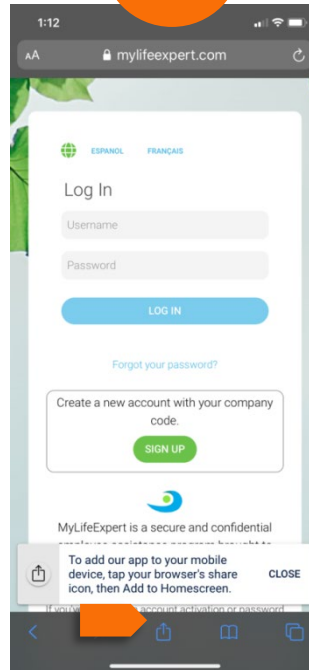

4 easy steps to download MyLifeExpert to your iPhone

1

Visit [MyLifeExpert.com](https://mylifeexpert.com) in Safari or scan QR code

2

Click the 'Add' button on the pop-up

What is a PWA - Progressive Web App?

Have you ever seen an "Add to Home Screen" banner, while browsing a website?

When you click the button, the "application" installs itself in the background.

When you open this application that now sits in your app drawer, you can browse the same experience you were doing on your browser, but now right in your mobile phone.

What you have now is a **mobile app** that was downloaded from your browser.

All of this, without even visiting an app store.

3

Click the blue 'Add' or 'done' button

4

Wait a few seconds to download. You're now ready to enjoy **MyLifeExpert**