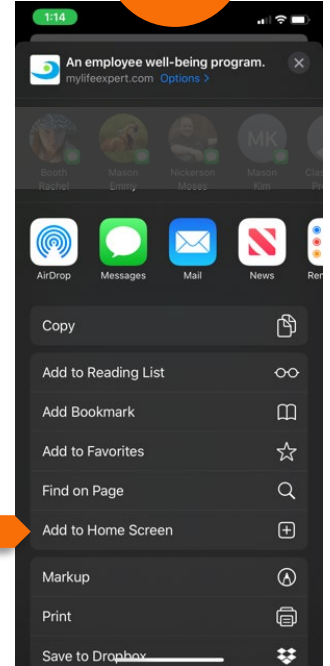

4 easy steps to download MyLifeExpert to your iPhone

1

Visit [MyLifeExpert.com](https://mylifeexpert.com) in Safari or scan QR code

2

Click the 'Add' button on the pop-up

What is a PWA - Progressive Web App?

Have you ever seen an "Add to Home Screen" banner, while browsing a website?

When you click the button, the "application" installs itself in the background.

When you open this application that now sits in your app drawer, you can browse the same experience you were doing on your browser, but now right in your mobile phone.