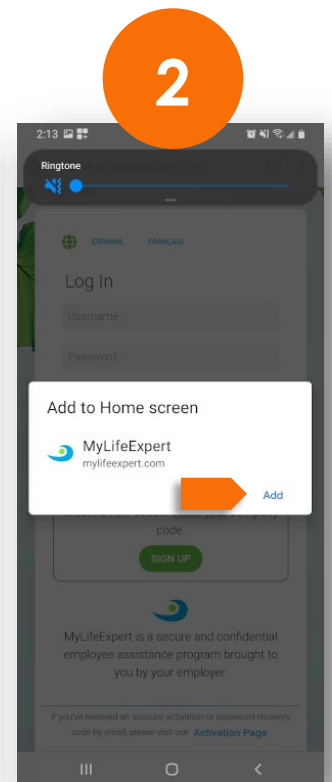

4 easy steps to download MyLifeExpert to your Android device

Visit [MyLifeExpert.com](https://mylifeexpert.com) in Chrome or scan QR code

Click the 'Add' button on the pop-up

What is a PWA - Progressive Web App?

Have you ever seen an "Add to Home Screen" banner, while browsing a website?

When you click the button, the "application" installs itself in the background.

When you open this application that now sits in your app drawer, you can browse the same experience you were doing on your browser, but now right in your mobile phone.

What you have now is a **mobile app** that was downloaded from a your browser.

All of this, without even visiting an app store.

Or select - **Add to Home Screen** in the menu

Wait a few seconds to download. You're now ready to enjoy **MyLifeExpert**