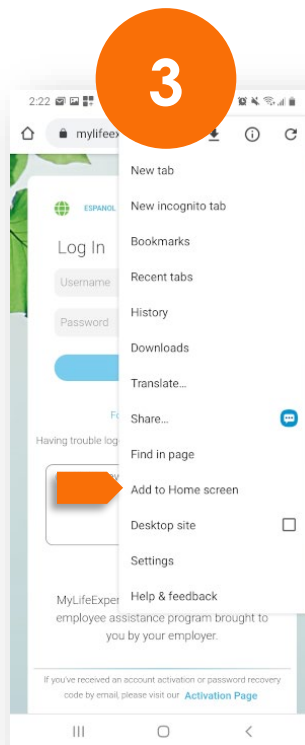

4 easy steps to download MyLifeExpert to your Android device

Visit [MyLifeExpert.com](https://mylifeexpert.com) in Chrome or scan QR code

Click the 'Add' button on the pop-up

What is a PWA - Progressive Web App?

Have you ever seen an "Add to Home Screen" banner, while browsing a website?

When you click the button, the "application" installs itself in the background.

When you open this application that now sits in your app drawer, you can browse the same experience you were doing on your browser, but now right in your mobile phone.

What you have now is a **mobile app** that was downloaded from a your browser.

All of this, without even visiting an app store.

Or select - **Add to Home Screen** in the menu

Wait a few seconds to download. You're now ready to enjoy **MyLifeExpert**