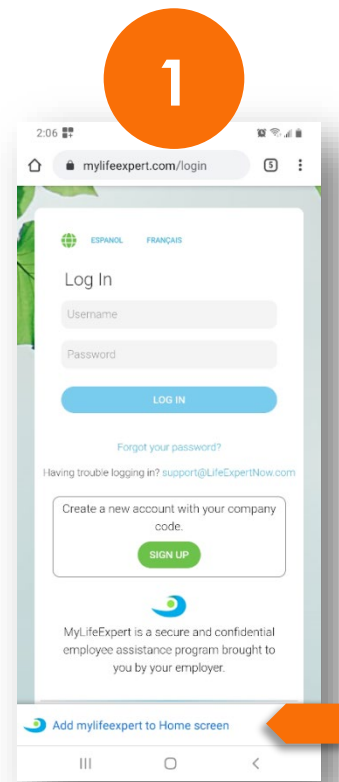

4 easy steps to download MyLifeExpert to your Android device

Visit [MyLifeExpert.com](https://mylifeexpert.com) in Chrome or scan QR code

Click the 'Add' button on the pop-up

What is a PWA - Progressive Web App?

Have you ever seen an "Add to Home Screen" banner, while browsing a website?

When you click the button, the "application" installs itself in the background.

When you open this application that now sits in your app drawer, you can browse the same experience you were doing on your browser, but now right in your mobile phone.

What you have now is a **mobile app** that was downloaded from a your browser.

All of this, without even visiting an app store.

Or select - **Add to Home Screen** in the menu

Wait a few seconds to download. You're now ready to enjoy **MyLifeExpert**