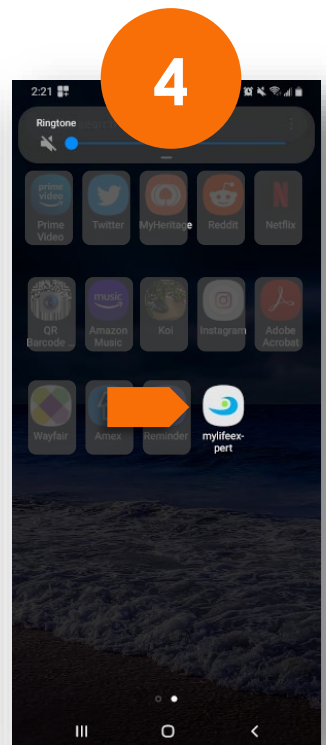

Have you ever seen an "Add to Home Screen" banner, while browsing a website?

When you click the button, the "application" installs itself in the background.

When you open this application that now sits in your app drawer, you can browse the same experience you were doing on your browser, but now right in your mobile phone.

What you have now is a **mobile app** that was downloaded from a your browser.

All of this, without even visiting an app store.

Or select - **Add to Home Screen** in the menu

Wait a few seconds to download. You're now ready to enjoy **MyLifeExpert**